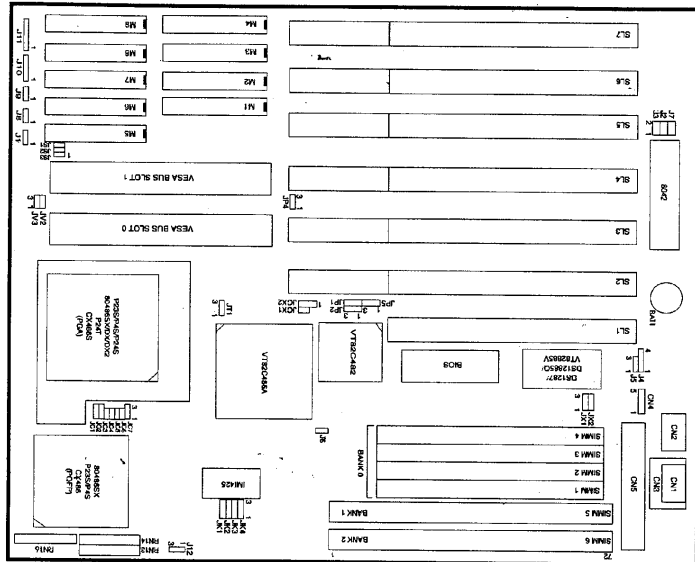

- Dallas DS1287/DS12885Q/VIA VT82885V real time clock/calendar.
- Provides built-in power management features ideal for Green PCs.

Mainboard Layout

Figure 1-1. Mainboard Layout